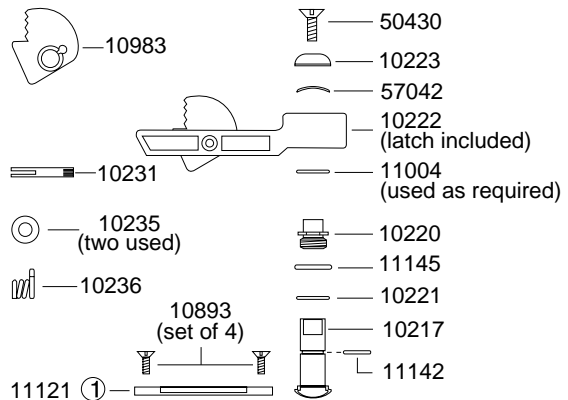

Handle and Latch Parts for Early Super Nozzles built before 1981

Note:

Current style handle may be used on early Super nozzles by replacing the handle, shaft, latchplate and latchplate screws as a group, 11604. Separate parts for 10232 cannot be assembled without special tools.