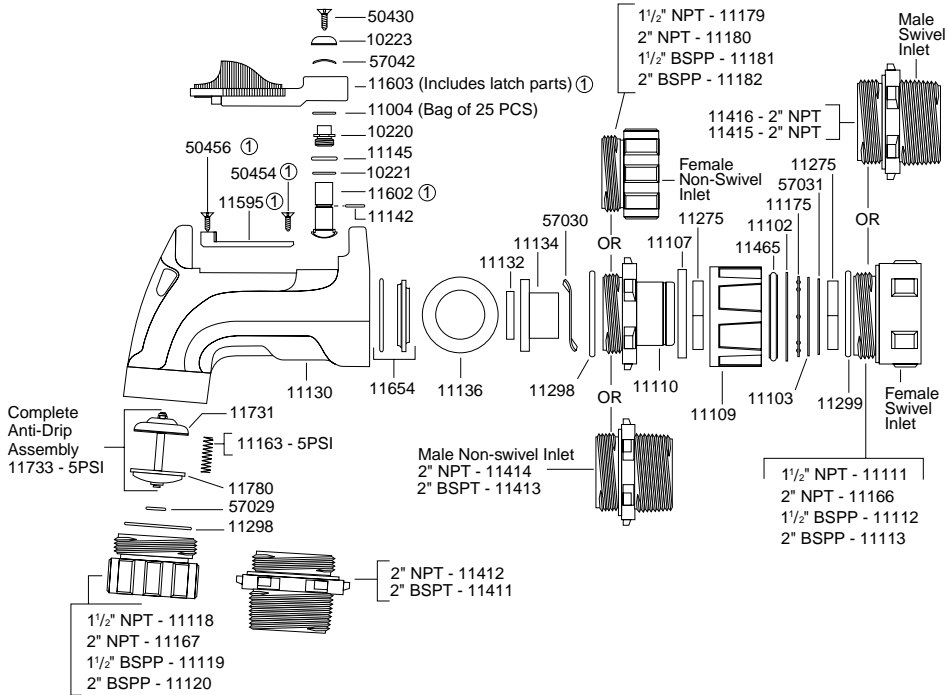

# Super Nozzles Components

## Diagram and Complete Replacement Parts List

### Super Nozzle Repair Kits

**Seal kit, no swivel parts**

**05933**

**Rebuild kit, seals and mech parts, no swivel parts**

**05934**

**Handle Upgrade Kit**

**11604**

### Note:

Current style handle may be used on early Super nozzles by replacing the handle, shaft, latchplate and latchplate screws as a group, 11604. Separate parts for 10232 cannot be assembled without special tools.